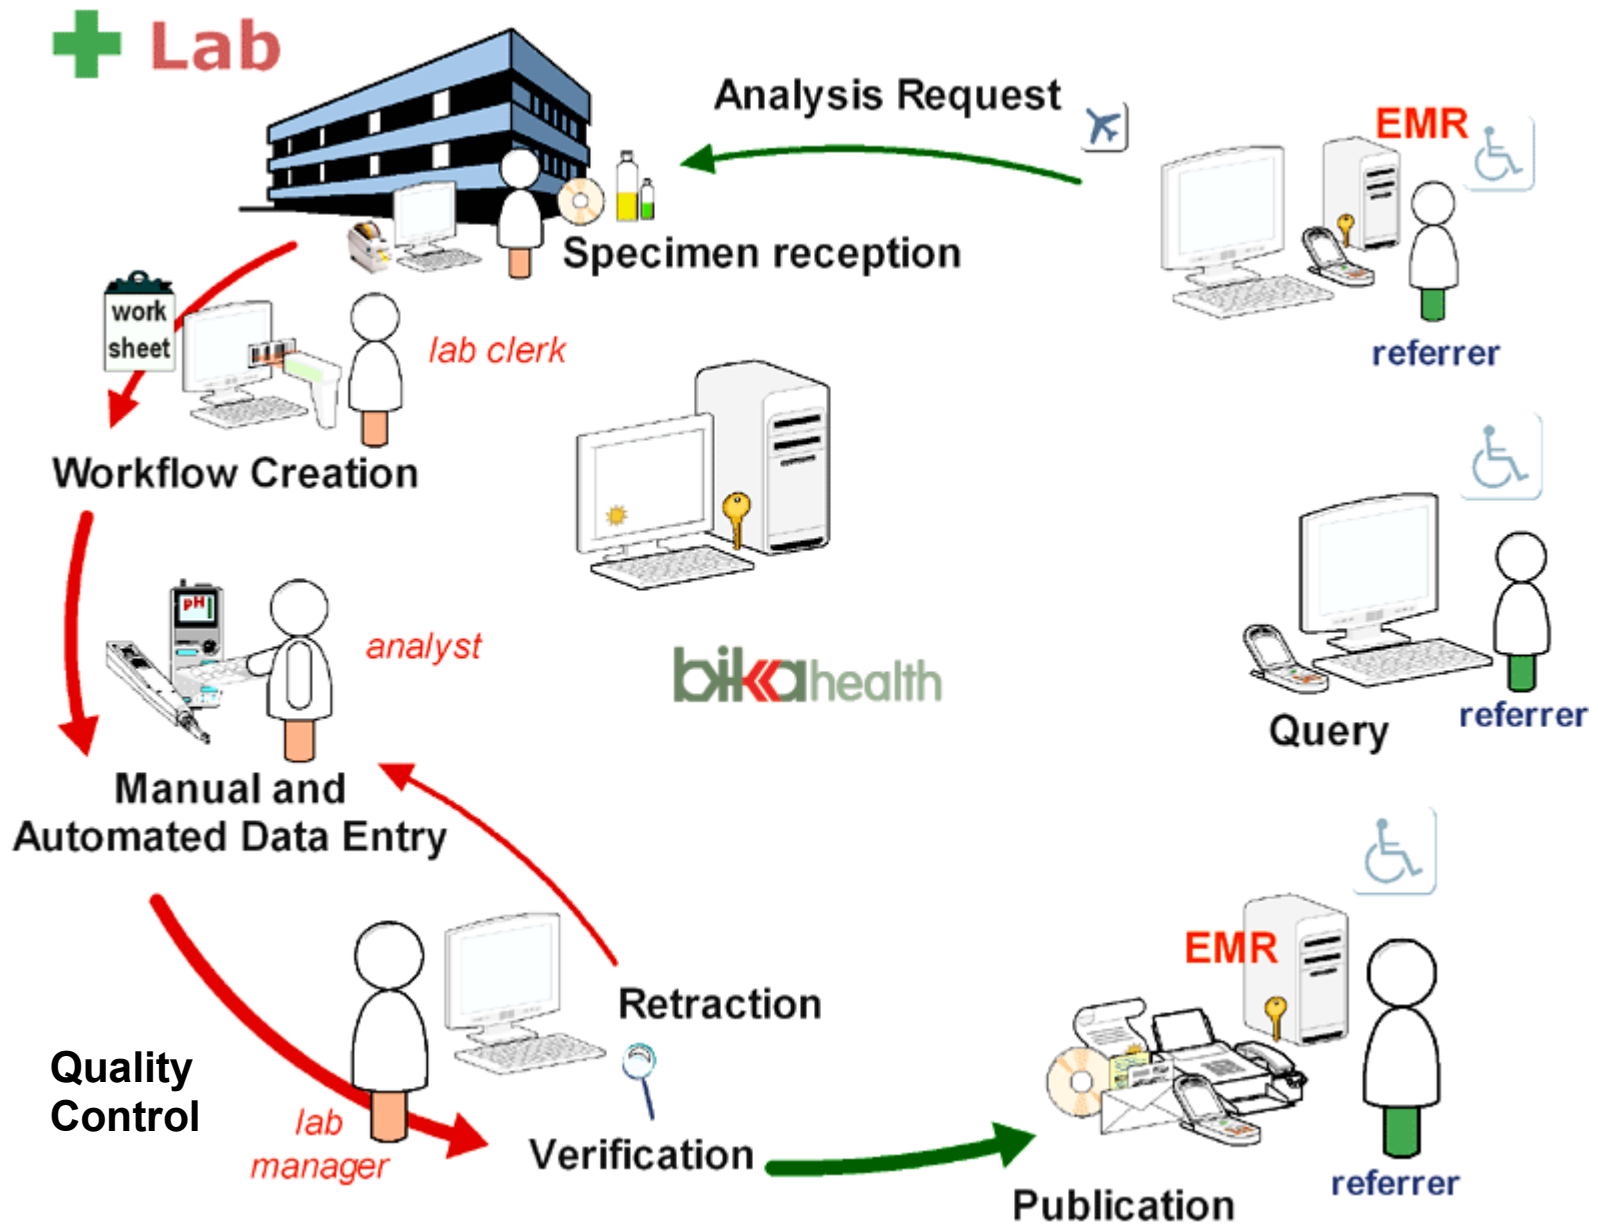

Platform independent: Apple · Linux · Windows

Recommended

FreeBSD or Ubuntu · Robust

Apache · Secure http server

Sendmail and HylaFAX · Enterprise-class mail and fax servers

**\$0.00 license fees**  
**No vendor lock-in**

**tell it as it is**

bika (bi:ka Zulu) report, from clan to clan, bring news of weddings, births, festivals and funerals

**+ Lab**

**Resource pool setting**

**Rapid preconfigured installation**

## **Analysis Profiles**

- Batched imports per digital referrer dispatch

# Functionality

- Sample reception, labelling, expiry and disposal

- Analysis and Request status management

On-line monitoring by referrers

- **Worksheet templates** and management

Calculated results

- Manual and digital results data capturing